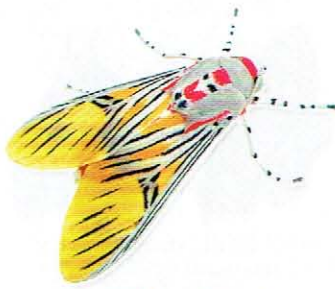

ARCTIIDAE / *IDALUS SP*
WASP MOTH 3 CM - 1 1/4 INC

ARCTIIDAE - WASP MOTH
1.5 CM - 1/2 INC

ARCTIIDAE / *AMASTUS RUMINA*
WASP MOTH - 3 CM - 1 1/4 INC

ARCTIIDAE / TIGER WASP MOTH
EUCEREON SP - 3 CM - 1 1/4 INC