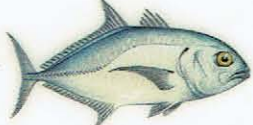

Bigeye Jack
Jurel ojo
Caranx sextafasciatus 78 cm