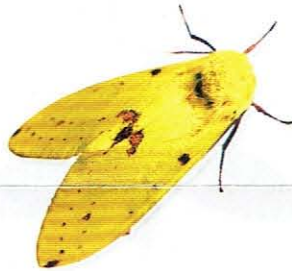

ARCTIIDAE / SULPHUR WASP MOTH
3 CM - 1 1/4 INC